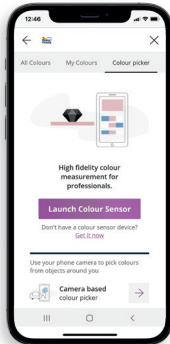

Whether the task is to identify an existing wall colour, to colour match an item from a magazine, to picking up on themes in a client's brand logo, the app will deliver the closest Dulux Trade paint colour.

## The palette in your pocket.

With the NEW Dulux Trade Colour Sensor, scan a colour and get a Dulux colour match in seconds.

Applicable for use in commercial spaces, from hotels to offices, hospitals to care homes, and even schools. This time saving colour tool provides accurate colour matches on demand.

The Dulux Trade Colour Sensor is available for purchase. Contact us on 0860 330 112 / 011 861 1000 to get yours today!

Download the Dulux Trade Expert app from the Google Play or App Store.

# How It Works

1

2

1. Contact us on 0860 330 112 / 011 861 1000 to purchase your Dulux Trade Colour Sensor

2. Download the **Dulux Trade Expert App** from the Google Play or App Store.

3

4

3. Connect the **Dulux Trade Colour Sensor** to the **Dulux Trade Expert app**.