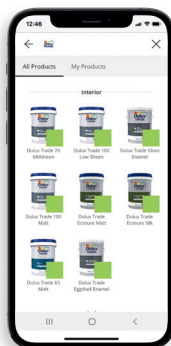

4. You'll be able to access the **Products Tab**, **Visualizer Tab** and the **Projects Tab**.

# Visualizer

With over 5000 colours at your fingertips, you've got the **Dulux** colour palette and more! The **Dulux Trade Expert app** has a wide range of colours and the app will also offer suggested colour combinations to help complete your desired look.

1. **Browse & select** a colour palette. **Choose** a colour.

2. **Open Visualizer** to view the colour in application.

3. **Visualize** the colour on the wall.

4. Tap 'Combinations' to see complementary colour schemes.

5. Find products that are available in the selected colour.

6. Tap the folder 'Add to Ideas' to save the colour and the product by either creating a new project or adding to an existing one.

Find products in this colour