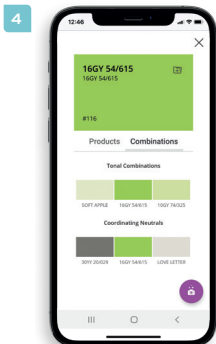

4. You'll be able to access the **Products Tab**, **Visualizer Tab** and the **Projects Tab**.

# Visualizer

With over 5000 colours at your fingertips, you've got the **Dulux** colour palette and more! The **Dulux Trade Expert app** has a wide range of colours and the app will also offer suggested colour combinations to help complete your desired look.

1. **Browse & select** a colour palette. **Choose** a colour.

2. **Open Visualizer** to view the colour in application.

3. **Visualize** the colour on the wall.

4. Tap 'Combinations' to see complementary colour schemes.

5. Find products that are available in the selected colour.

6. Tap the folder 'Add to Ideas' to save the colour and the product by either creating a new project or adding to an existing one.

Find products in this colour