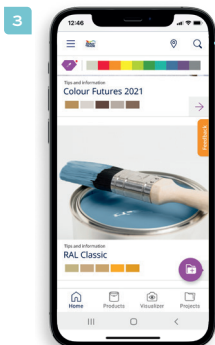

# Dulux Trade Expert App

The **Expert app** is an on-the-go, easy to use app that enables you to select the right products or services, choose the right colour, Visualize the colour on the wall, create projects and locate stores all in one app.

## Convenient & Easy.

Elevate your professionalism with the Dulux Trade Colour Sensor!

In short, the tool that professionals need on site.

The landing screen

The **Expert App** is divided into several main sections. These are; **Colour Tools**, **Products & Tools** & **Search**.

# How It Works

1. Download the **free Dulux Trade Expert app** from Google Play or the App Store.

2. Open the **Dulux Trade Expert App**.

3. On the Home screen you can search, browse through colour palettes or find a store. Use the **Colour Sensor** icon on the top left to link/connect your **Colour Sensor device**.

# Visualizer

With over 5000 colours at your fingertips, you've got the **Dulux** colour palette and more! The **Dulux Trade Expert app** has a wide range of colours and the app will also offer suggested colour combinations to help complete your desired look.