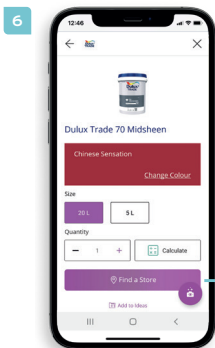

5. Find products that are available in the selected colour.

6. Tap the folder 'Add to Ideas' to save the colour and the product by either creating a new project or adding to an existing one.

Find products in this colour

2

2. **Select the product**, read up on the product & its benefits. Download the TDS & SDS documents.

3

3. **Select a colour collection**, choose a colour and **Visualize**.

4. **Save** the colour.

5. **Calculate** the amount of paint required.

6. **Find a store** near you.