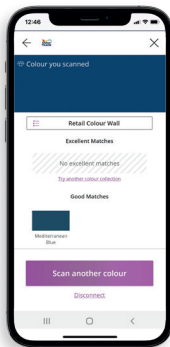

## The palette in your pocket.

With the NEW Dulux Trade Colour Sensor, scan a colour and get a Dulux colour match in seconds.

Applicable for use in commercial spaces, from hotels to offices, hospitals to care homes, and even schools. This time saving colour tool provides accurate colour matches on demand.

The Dulux Trade Colour Sensor is available for purchase. Contact us on 0860 330 112 / 011 861 1000 to get yours today!

Download the Dulux Trade Expert app from the Google Play or App Store.

# How It Works

1

2

1. Contact us on 0860 330 112 / 011 861 1000 to purchase your Dulux Trade Colour Sensor

2. Download the **Dulux Trade Expert App** from the Google Play or App Store.

3

4

3. Connect the **Dulux Trade Colour Sensor** to the **Dulux Trade Expert app**.

4. **Find** an object and scan the colour to get the closest **Dulux Trade** point colour.

For literature requests, downloadable data sheets, information and advice call us on **0860 330 111** or visit our website at [www.duluxtrade.co.za](http://www.duluxtrade.co.za)