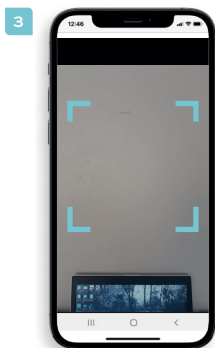

1. **Browse & select** a colour palette. **Choose** a colour.

2. **Open Visualizer** to view the colour in application.

3. **Visualize** the colour on the wall.

4. Tap 'Combinations' to see complementary colour schemes.