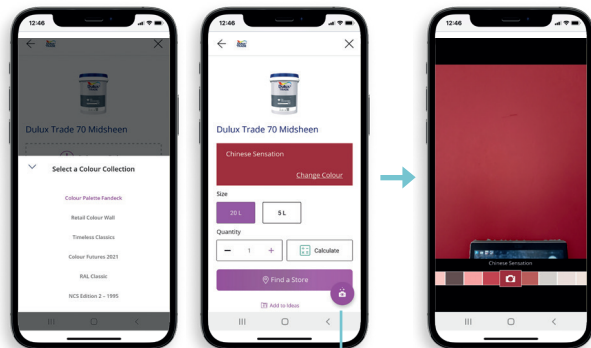

5. Find products that are available in the selected colour.

6. Tap the folder 'Add to Ideas' to save the colour and the product by either creating a new project or adding to an existing one.

Find products in this colour

# Products

**Dulux Trade** is a leader in product solutions for professionals catering for Green Building requirements, specialist applications and high performance durability paint systems.

1

1. **Browse** through the product range.

2

2. **Select the product**, read up on the product & its benefits. Download the TDS & SDS documents.

3

3. **Select a colour collection**, choose a colour and **Visualize**.

4. **Save** the colour.

5. **Calculate** the amount of paint required.

6. **Find a store** near you.