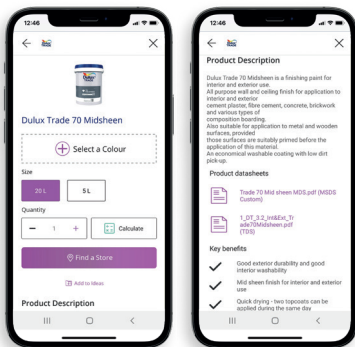

# Visualizer

With over 5000 colours at your fingertips, you've got the **Dulux** colour palette and more! The **Dulux Trade Expert app** has a wide range of colours and the app will also offer suggested colour combinations to help complete your desired look.

5. Find products that are available in the selected colour.

6. Tap the folder 'Add to Ideas' to save the colour and the product by either creating a new project or adding to an existing one.

Find products in this colour

# Products

**Dulux Trade** is a leader in product solutions for professionals catering for Green Building requirements, specialist applications and high performance durability paint systems.

1

1. **Browse** through the product range.

2

2. **Select the product**, read up on the product & its benefits. Download the TDS & SDS documents.

3

3. **Select a colour collection**, choose a colour and **Visualize**.

4. **Save** the colour.

5. **Calculate** the amount of paint required.