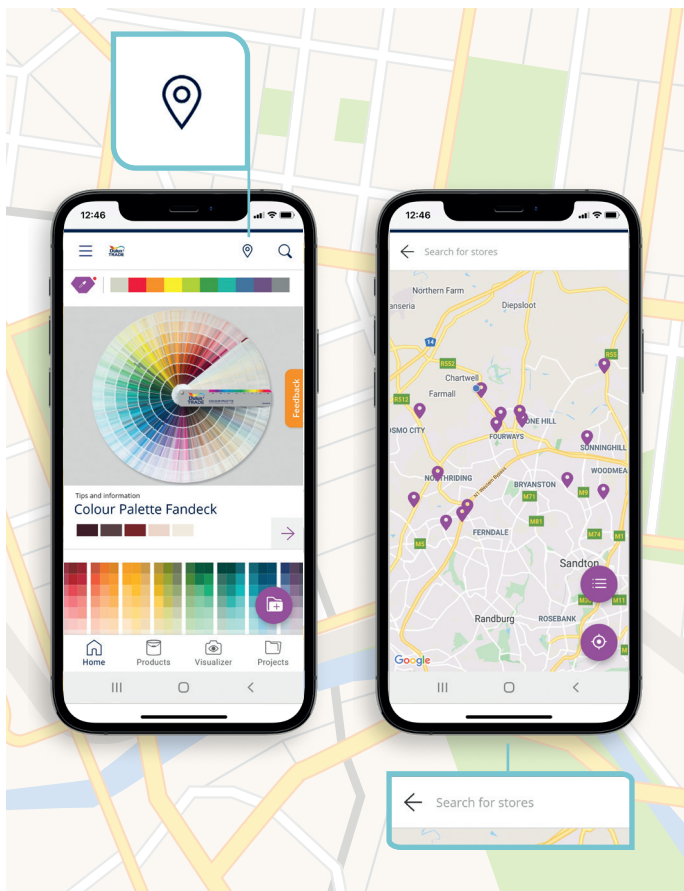

6. **Find a store** near you.

1

1. **Tap** the folder icon to create a new project.

2

2. Give your project a **Name and Description**.

3

3. Add notes, colours, Visualizations, imported photos or products to your project.

All your project information stored safely and easily accessible.

# Store Locator

Once you've selected your colours and products for a project, the **Dulux Trade Expert app** can tell you where your nearest store is.

Whether the task is to identify an existing wall colour, to colour match an item from a magazine, to picking up on themes in a client's brand logo, the app will deliver the closest Dulux Trade paint colour.