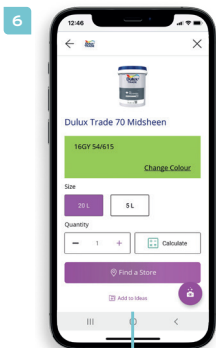

4. You'll be able to access the **Products Tab**, **Visualizer Tab** and the **Projects Tab**.

# Visualizer

With over 5000 colours at your fingertips, you've got the **Dulux** colour palette and more! The **Dulux Trade Expert app** has a wide range of colours and the app will also offer suggested colour combinations to help complete your desired look.

1. **Browse & select** a colour palette. **Choose** a colour.

2. **Open Visualizer** to view the colour in application.

3. **Visualize** the colour on the wall.

4. Tap 'Combinations' to see complementary colour schemes.

5. Find products that are available in the selected colour.

6. Tap the folder 'Add to Ideas' to save the colour and the product by either creating a new project or adding to an existing one.

Find products in this colour