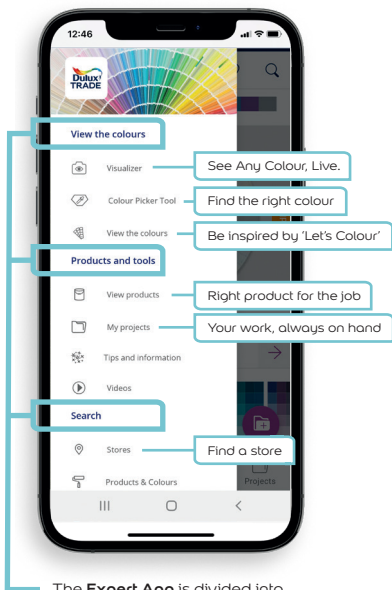

# EXPERT APP

Product & Colour Information At Your Fingertips.  
Download the Dulux Trade Expert App Today!

Free Download

# Dulux Trade Expert App

The **Expert app** is an on-the-go, easy to use app that enables you to select the right products or services, choose the right colour, Visualize the colour on the wall, create projects and locate stores all in one app.

## Convenient & Easy.

Elevate your professionalism with the Dulux Trade Colour Sensor!

In short, the tool that professionals need on site.

The landing screen

The **Expert App** is divided into several main sections. These are; **Colour Tools**, **Products & Tools** & **Search**.

# How It Works

1. Download the **free Dulux Trade Expert app** from Google Play or the App Store.

2. Open the **Dulux Trade Expert App**.

3. On the Home screen you can search, browse through colour palettes or find a store. Use the **Colour Sensor** icon on the top left to link/connect your **Colour Sensor device**.