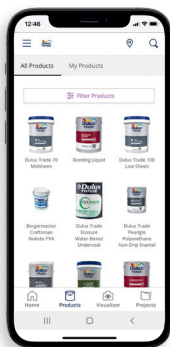

Products

Dulux Trade is a leader in product solutions for professionals catering for Green Building requirements, specialist applications and high performance durability paint systems.

1

1. **Browse** through the product range.

2