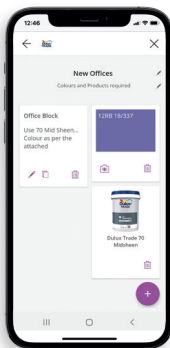

# Projects

Boost your professionalism to your clients by showcasing the projects you've worked on, on the app. The app allows you to merge products, colours and imported photos to a project. Handy to always easily find and display all the information of a project. In short, the tool to deploy on site.

1

1. **Tap** the folder icon to create a new project.

2

2. Give your project a **Name and Description**.

3

3. Add notes, colours, Visualizations, imported photos or products to your project.

All your project information stored safely and easily accessible.

# Store Locator

Once you've selected your colours and products for a project, the **Dulux Trade Expert app** can tell you where your nearest store is.

Whether the task is to identify an existing wall colour, to colour match an item from a magazine, to picking up on themes in a client's brand logo, the app will deliver the closest Dulux Trade paint colour.