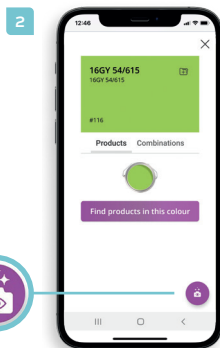

2. **Open Visualizer** to view the colour in application.