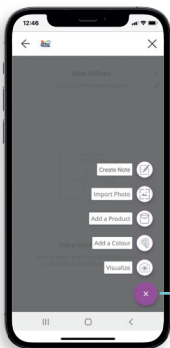

# Projects

Boost your professionalism to your clients by showcasing the projects you've worked on, on the app. The app allows you to merge products, colours and imported photos to a project. Handy to always easily find and display all the information of a project. In short, the tool to deploy on site.

1

1. **Tap** the folder icon to create a new project.

2

2. Give your project a **Name and Description**.

3

3. Add notes, colours, Visualizations, imported photos or products to your project.

All your project information stored safely and easily accessible.

# Store Locator

Once you've selected your colours and products for a project, the **Dulux Trade Expert app** can tell you where your nearest store is.