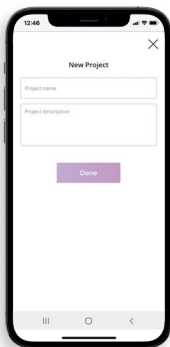

# Projects

Boost your professionalism to your clients by showcasing the projects you've worked on, on the app. The app allows you to merge products, colours and imported photos to a project. Handy to always easily find and display all the information of a project. In short, the tool to deploy on site.

1

1. **Tap** the folder icon to create a new project.

2

2. Give your project a **Name and Description**.

3

3. Add notes, colours, Visualizations, imported photos or products to your project.

All your project information stored safely and easily accessible.