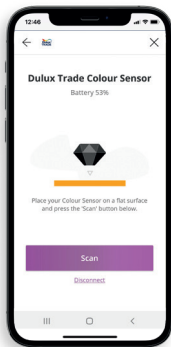

## The palette in your pocket.

With the NEW Dulux Trade Colour Sensor, scan a colour and get a Dulux colour match in seconds.

Applicable for use in commercial spaces, from hotels to offices, hospitals to care homes, and even schools. This time saving colour tool provides accurate colour matches on demand.

The Dulux Trade Colour Sensor is available for purchase. Contact us on 0860 330 112 / 011 861 1000 to get yours today!

Download the Dulux Trade Expert app from the Google Play or App Store.

# How It Works

1

2

1. Contact us on 0860 330 112 / 011 861 1000 to purchase your Dulux Trade Colour Sensor

2. Download the **Dulux Trade Expert App** from the Google Play or App Store.

3

4

3. Connect the **Dulux Trade Colour Sensor** to the **Dulux Trade Expert app**.

4. **Find** an object and scan the colour to get the closest **Dulux Trade** point colour.

For literature requests, downloadable data sheets, information and advice call us on **0860 330 111** or visit our website at [www.duluxtrade.co.za](http://www.duluxtrade.co.za)