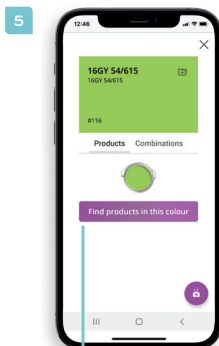

4. You'll be able to access the **Products Tab**, **Visualizer Tab** and the **Projects Tab**.

# Visualizer

With over 5000 colours at your fingertips, you've got the **Dulux** colour palette and more! The **Dulux Trade Expert app** has a wide range of colours and the app will also offer suggested colour combinations to help complete your desired look.

1. **Browse & select** a colour palette. **Choose** a colour.

2. **Open Visualizer** to view the colour in application.

3. **Visualize** the colour on the wall.

4. Tap 'Combinations' to see complementary colour schemes.

5. Find products that are available in the selected colour.

6. Tap the folder 'Add to Ideas' to save the colour and the product by either creating a new project or adding to an existing one.

Find products in this colour