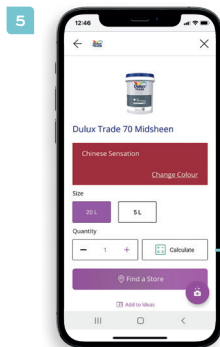

2

2. **Select the product**, read up on the product & its benefits. Download the TDS & SDS documents.

3

3. **Select a colour collection**, choose a colour and **Visualize**.

4. **Save** the colour.

5. **Calculate** the amount of paint required.

6. **Find a store** near you.