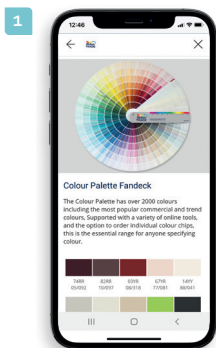

## Convenient & Easy.

Elevate your professionalism with the Dulux Trade Colour Sensor!

In short, the tool that professionals need on site.

The landing screen

The **Expert App** is divided into several main sections. These are; **Colour Tools**, **Products & Tools** & **Search**.

# How It Works

1. Download the **free Dulux Trade Expert app** from Google Play or the App Store.

2. Open the **Dulux Trade Expert App**.

3. On the Home screen you can search, browse through colour palettes or find a store. Use the **Colour Sensor** icon on the top left to link/connect your **Colour Sensor device**.

4. You'll be able to access the **Products Tab**, **Visualizer Tab** and the **Projects Tab**.

# Visualizer

With over 5000 colours at your fingertips, you've got the **Dulux** colour palette and more! The **Dulux Trade Expert app** has a wide range of colours and the app will also offer suggested colour combinations to help complete your desired look.